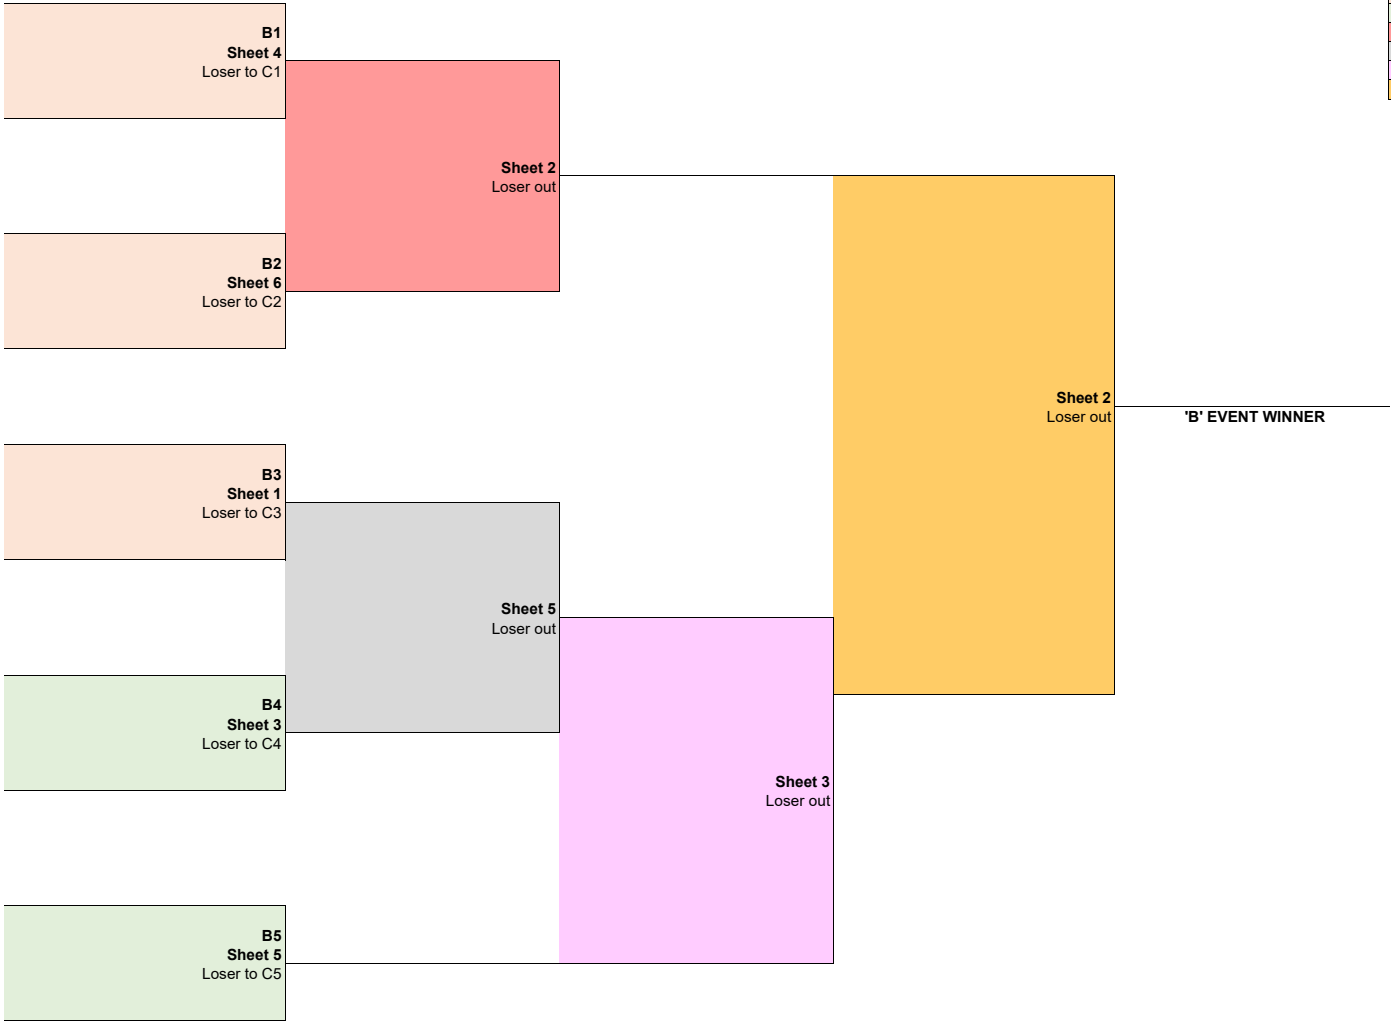

Draw Times
Friday - 6:00 p.m.
Friday - 8:30 p.m.
Saturday - 8:30 a.m.
Saturday - 11:00 a.m.
Saturday - 1:30 p.m.
Saturday - 4:00 p.m.
Sunday - 10:00 a.m.
Sunday - 1:00 p.m.

Draw Times
Friday - 6:00 p.m.
Friday - 8:30 p.m.
Saturday - 8:30 a.m.
Saturday - 11:00 a.m.
Saturday - 1:30 p.m.
Saturday - 4:00 p.m.
Sunday - 10:00 a.m.
Sunday - 1:00 p.m.

'B' EVENT

Draw Times
Friday - 6:00 p.m.
Friday - 8:30 p.m.
Saturday - 8:30 a.m.
Saturday - 11:00 a.m.
Saturday - 1:30 p.m.
Saturday - 4:00 p.m.
Sunday - 10:00 a.m.
Sunday - 1:00 p.m.

'C' EVENT