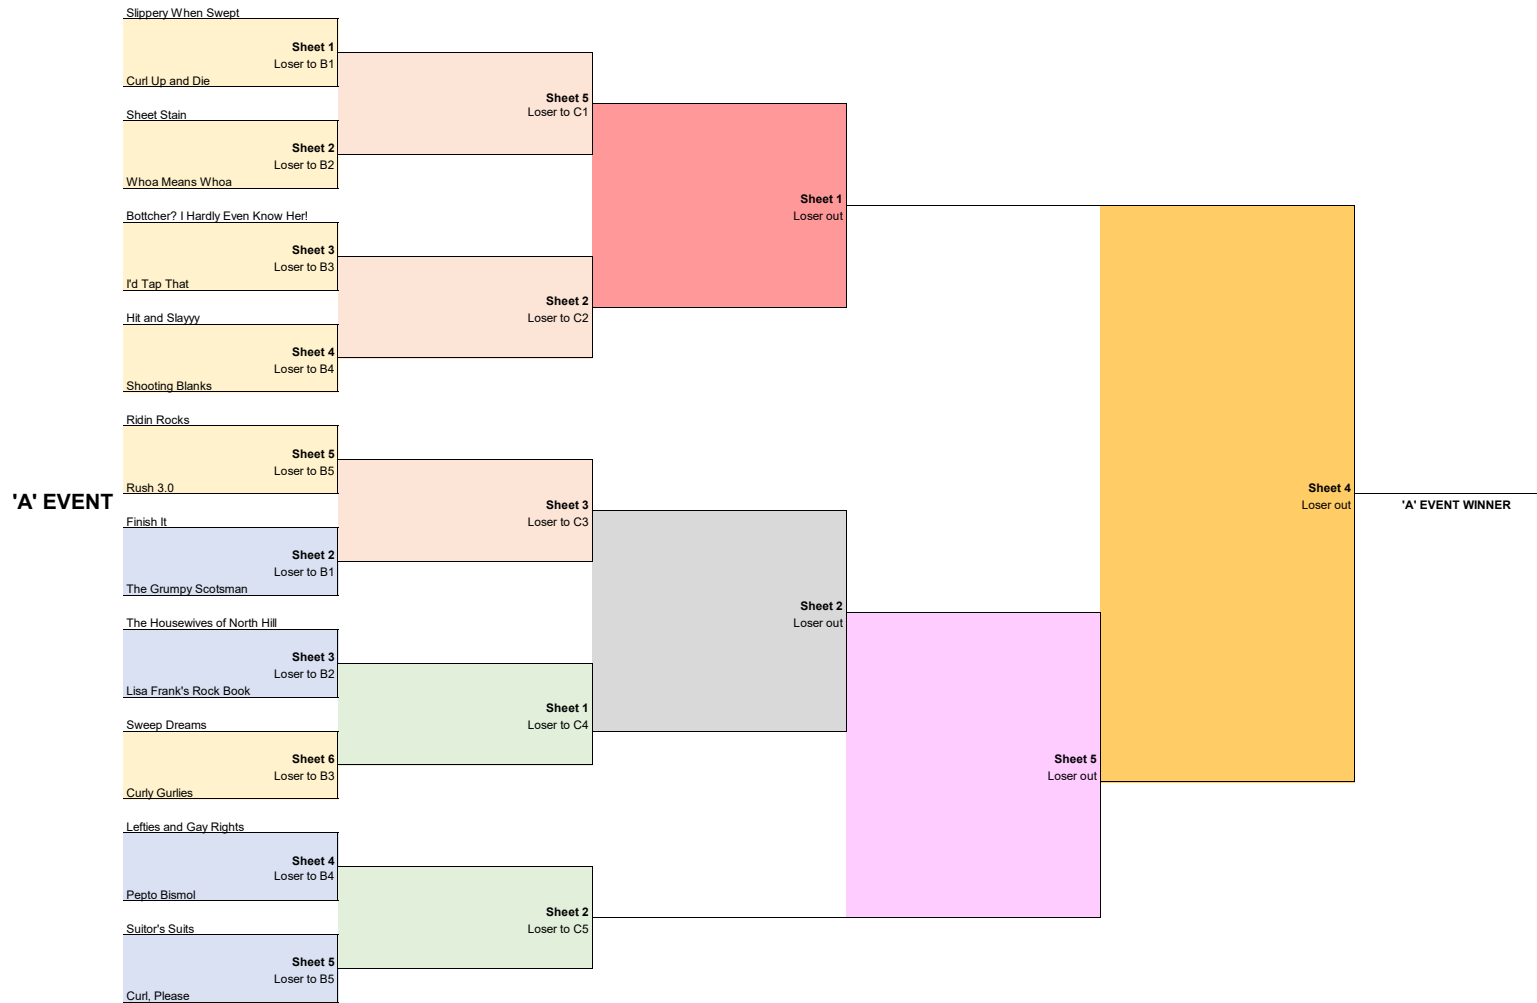

Draw Times
Friday - 6:00 p.m.
Friday - 8:30 p.m.
Saturday - 8:30 a.m.
Saturday - 11:00 a.m.
Saturday - 1:30 p.m.
Saturday - 4:00 p.m.
Sunday - 10:00 a.m.
Sunday - 1:00 p.m.

Draw Times
Friday - 6:00 p.m.
Friday - 8:30 p.m.
Saturday - 8:30 a.m.
Saturday - 11:00 a.m.
Saturday - 1:30 p.m.
Saturday - 4:00 p.m.
Sunday - 10:00 a.m.
Sunday - 1:00 p.m.

'B' EVENT

Draw Times
Friday - 6:00 p.m.
Friday - 8:30 p.m.
Saturday - 8:30 a.m.
Saturday - 11:00 a.m.
Saturday - 1:30 p.m.
Saturday - 4:00 p.m.
Sunday - 10:00 a.m.
Sunday - 1:00 p.m.

'C' EVENT